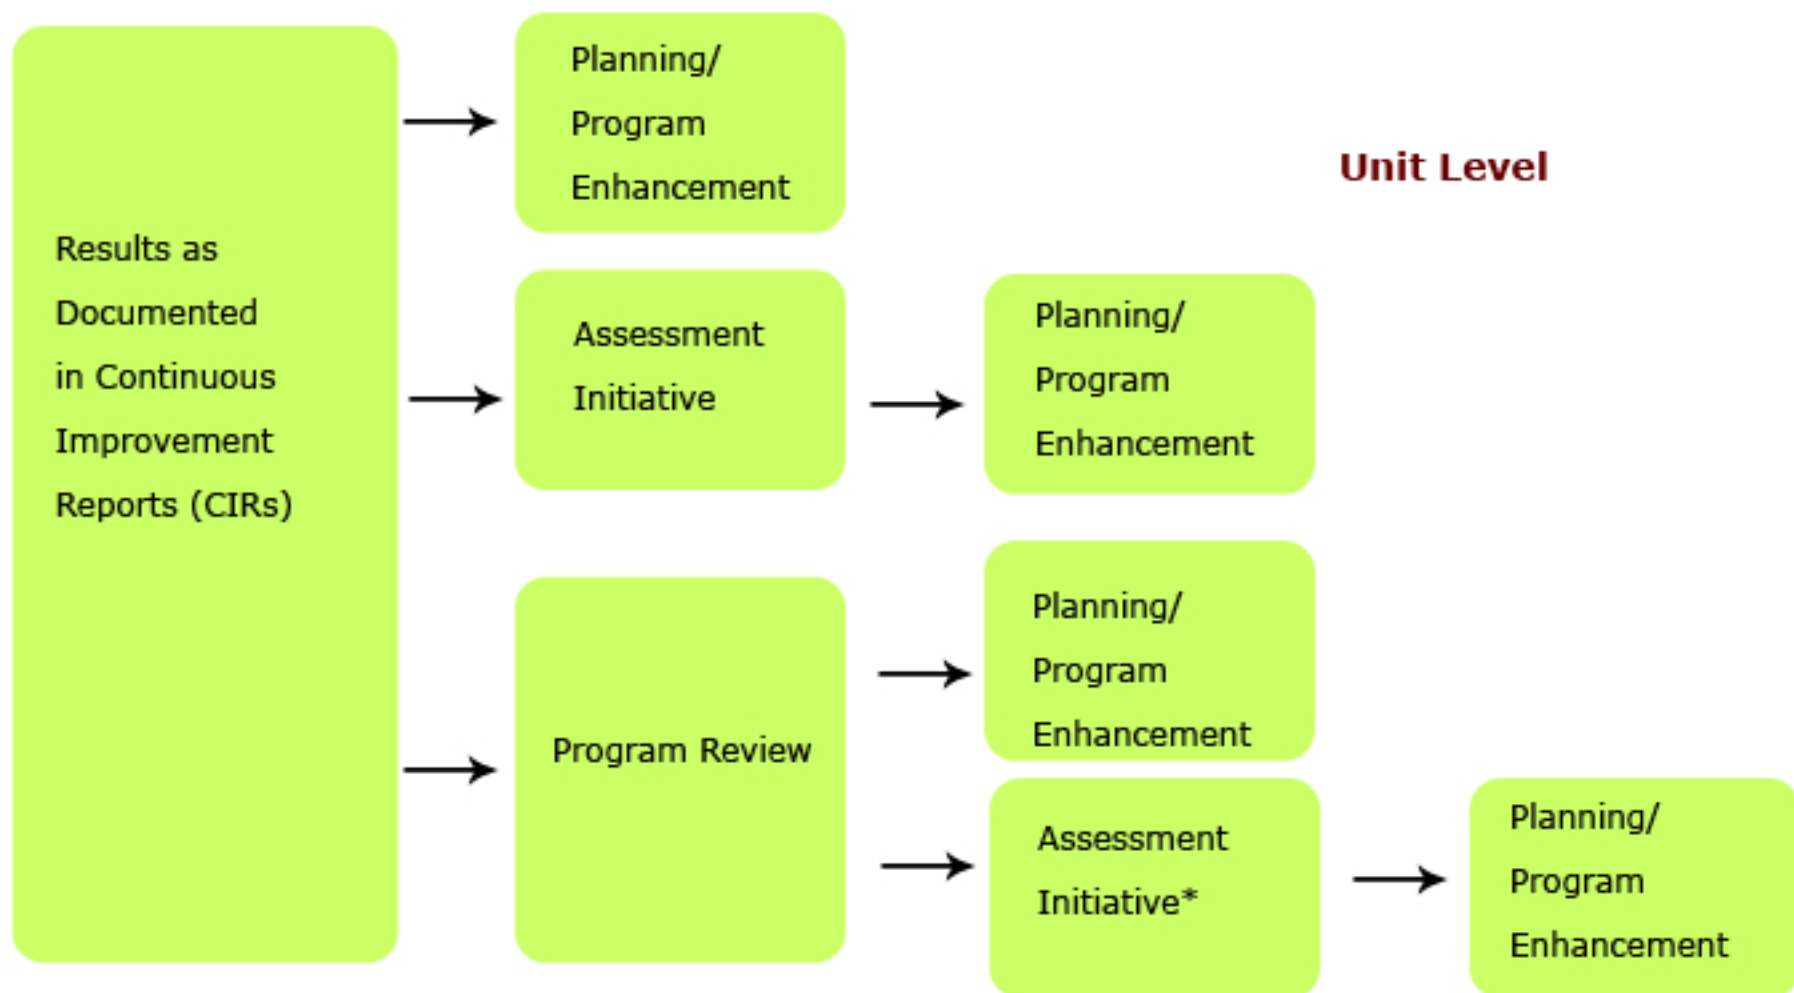

# Relationship between Assessment and Planning at Meredith

\* Assessment Initiatives are small unit level assessment projects funded by a grant from the Office of Research, Planning and Assessment (RPA).