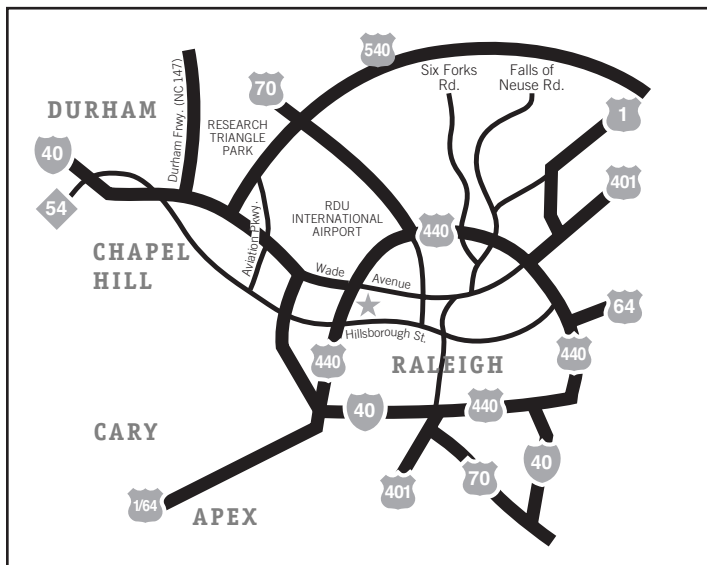

Dear Fellow Teacher,

The keyboard faculty of Meredith College invites you and any deserving student(s) grades 8-12 to join us for our twentieth Keyboard Day on Saturday, November 12, 2011. There is no charge for this half-day event. All visitors will hear a recital featuring Meredith faculty and students. Following this recital, students will have the opportunity to perform in or observe a masterclass, or have private lessons with a member of our keyboard faculty.

All organ activities will be conducted by David Lynch. Teachers, parents and younger students who might wish to observe any of our events are also invited. Plan now to join us.

Our Location — 3800 Hillsborough Street